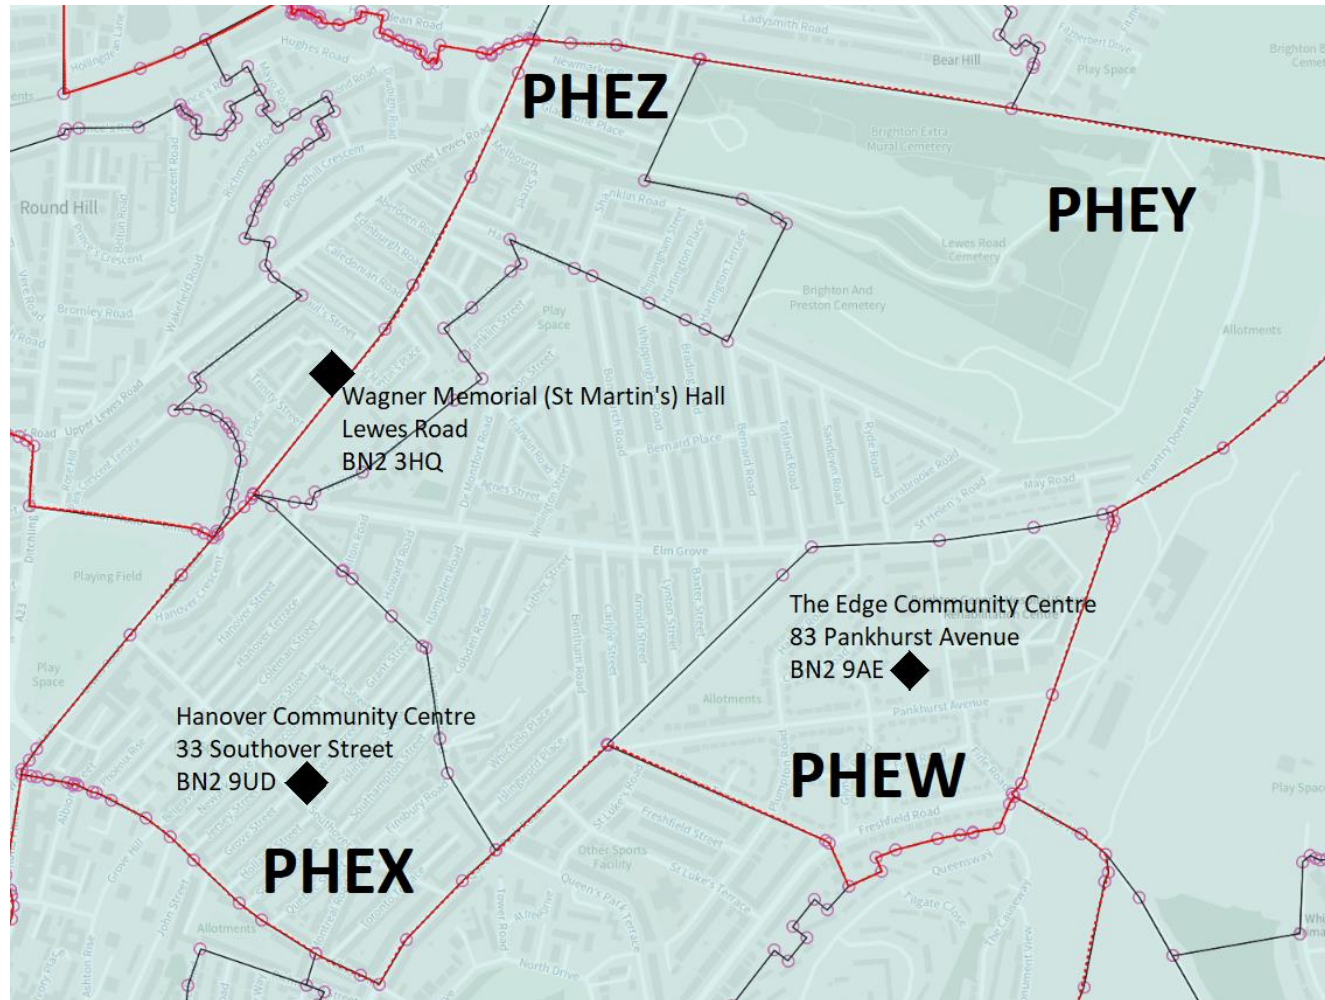

Appendix 1: Brighton & Hove Polling Districts Scheme [FINAL]

Note – the polling places shown on these maps are illustrative. A report confirming the polling place scheme will be taken to Strategy, Finance and City Regeneration Committee on 7 December 2023.

Brunswick & Adelaide, Hove

Central Hove, Hove

Coldean & Stanmer, Brighton Pavilion & Brighton Kemptown

Goldsmid, Hove

Hangleton & Knoll, Hove

Hanover & Elm Grove, Brighton Pavilion [and Brighton Kempdown & Peacehaven]

Hollingdean & Fiveways, Brighton Pavilion

Kemptown, Brighton Kemptown

Moulsecoomb & Bevendean, Brighton Pavilion & Brighton Kemptown

North Portslade, Hove

Patcham & Hollingbury, Brighton Pavilion

Preston Park, Brighton Pavilion

Queen's Park, Brighton Kempton

Rottingdean & West Saltdean, Brighton Kemptown

Round Hill, Brighton Pavilion

South Portslade, Hove

West Hill & North Laine, Brighton Pavilion

Westbourne & Poets' Corner, Hove