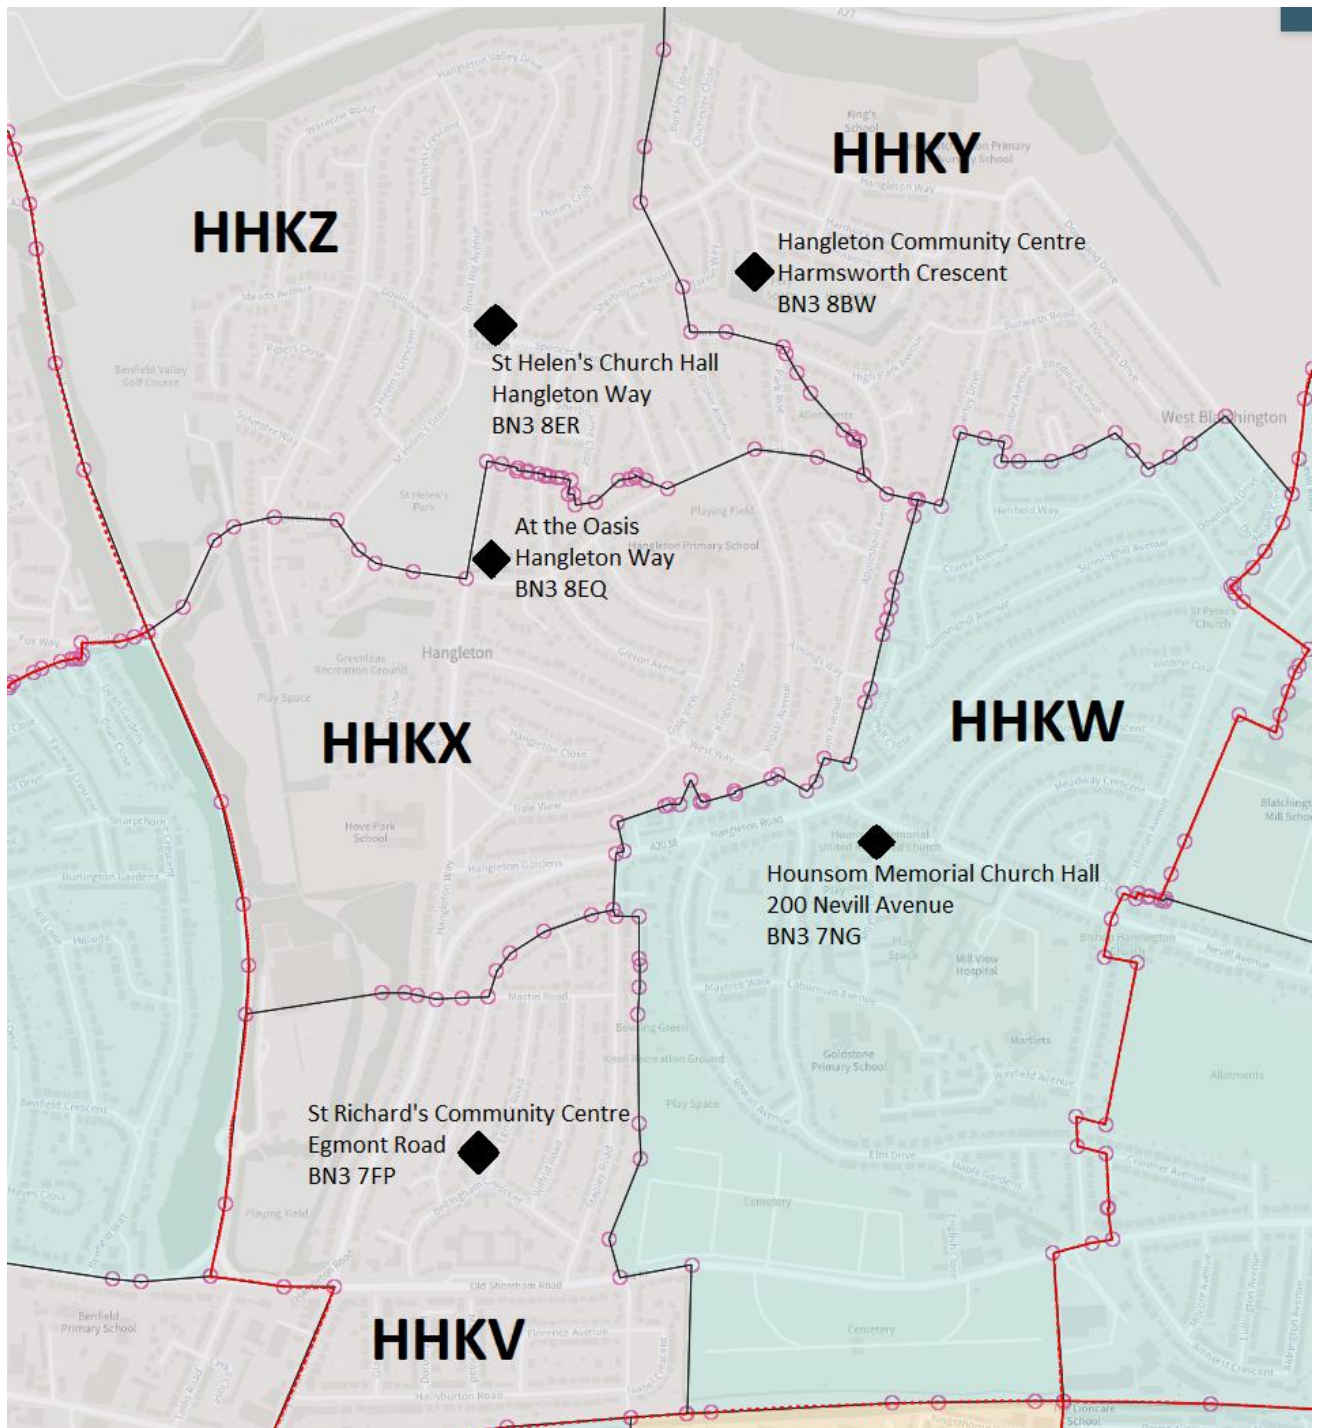

Appendix 1: Brighton & Hove Polling Districts Scheme [FINAL]

Note – the polling places shown on these maps are illustrative. A report confirming the polling place scheme will be taken to Strategy, Finance and City Regeneration Committee on 7 December 2023.

Brunswick & Adelaide, Hove

Central Hove, Hove

Coldean & Stanmer, Brighton Pavilion & Brighton Kemptown

Goldsmid, Hove

Hangleton & Knoll, Hove

Hanover & Elm Grove, Brighton Pavilion [and Brighton Kempdown & Peacehaven]

Hollingdean & Fiveways, Brighton Pavilion

Kemptown, Brighton Kemptown

Moulsecoomb & Bevendean, Brighton Pavilion & Brighton Kemptown

North Portslade, Hove

Patcham & Hollingbury, Brighton Pavilion

Preston Park, Brighton Pavilion

Queen's Park, Brighton Kempton

Rottingdean & West Saltdean, Brighton Kemptown

Round Hill, Brighton Pavilion

South Portslade, Hove

West Hill & North Laine, Brighton Pavilion

Westbourne & Poets' Corner, Hove