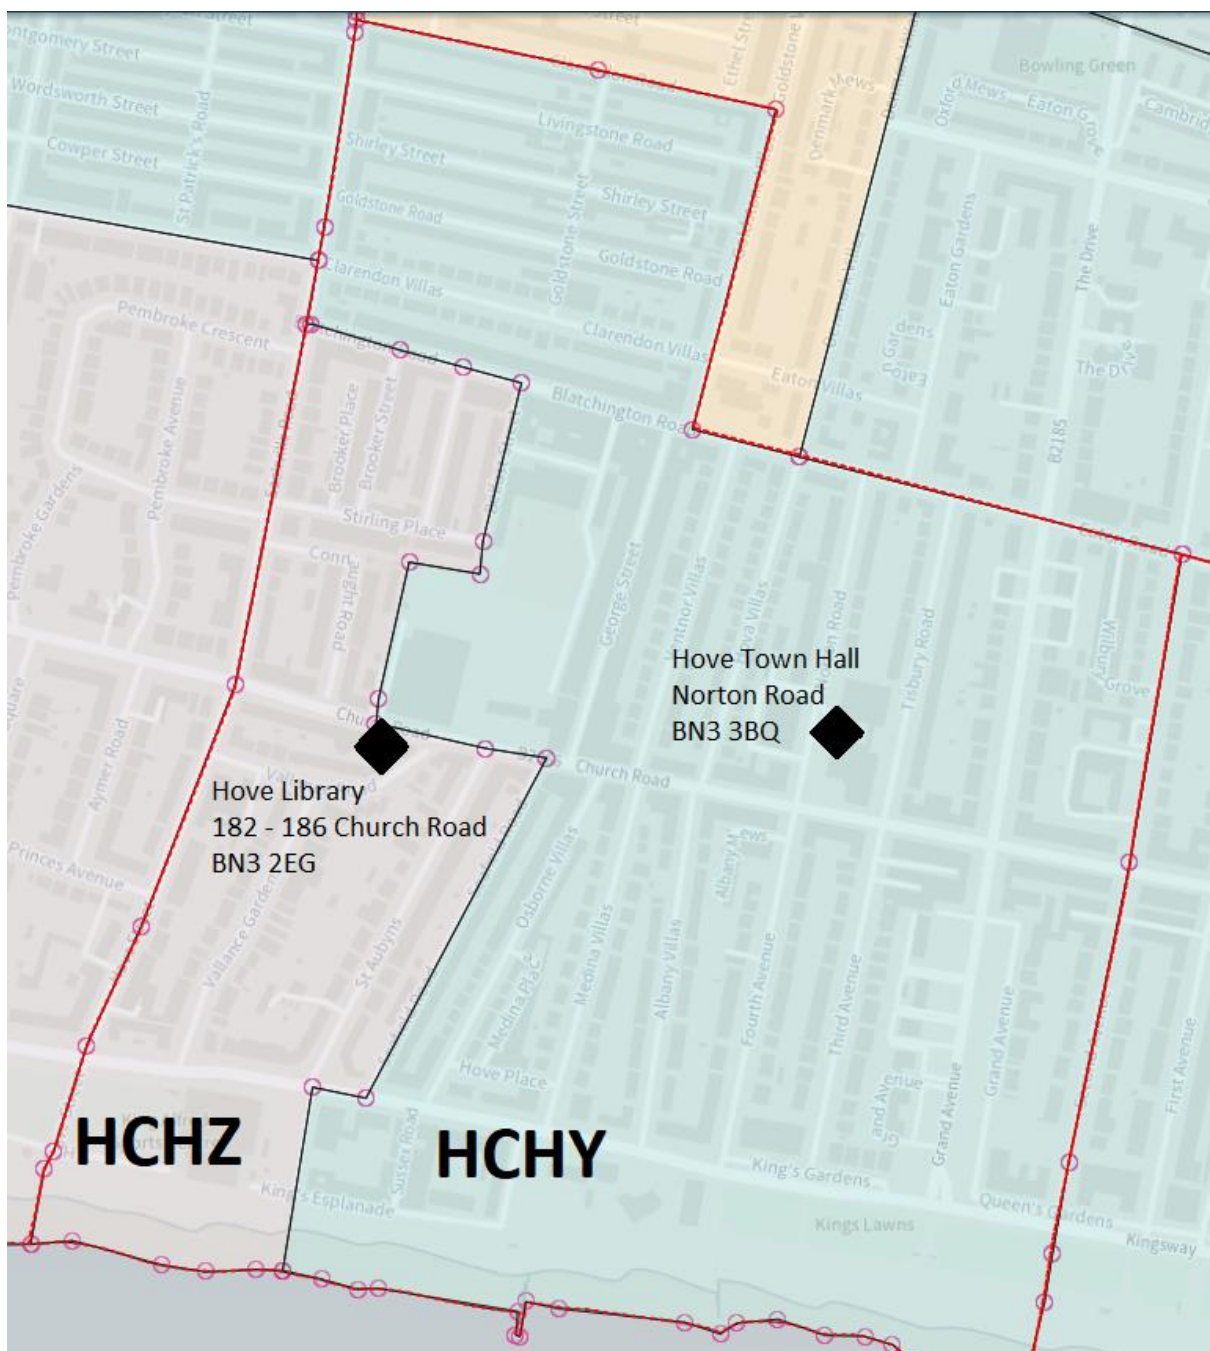

Appendix 1: Brighton & Hove Polling Districts Scheme [FINAL]

Note – the polling places shown on these maps are illustrative. A report confirming the polling place scheme will be taken to Strategy, Finance and City Regeneration Committee on 7 December 2023.

Brunswick & Adelaide, Hove

Central Hove, Hove

Coldean & Stanmer, Brighton Pavilion & Brighton Kemptown

Goldsmid, Hove

Hangleton & Knoll, Hove

Hanover & Elm Grove, Brighton Pavilion [and Brighton Kempdown & Peacehaven]