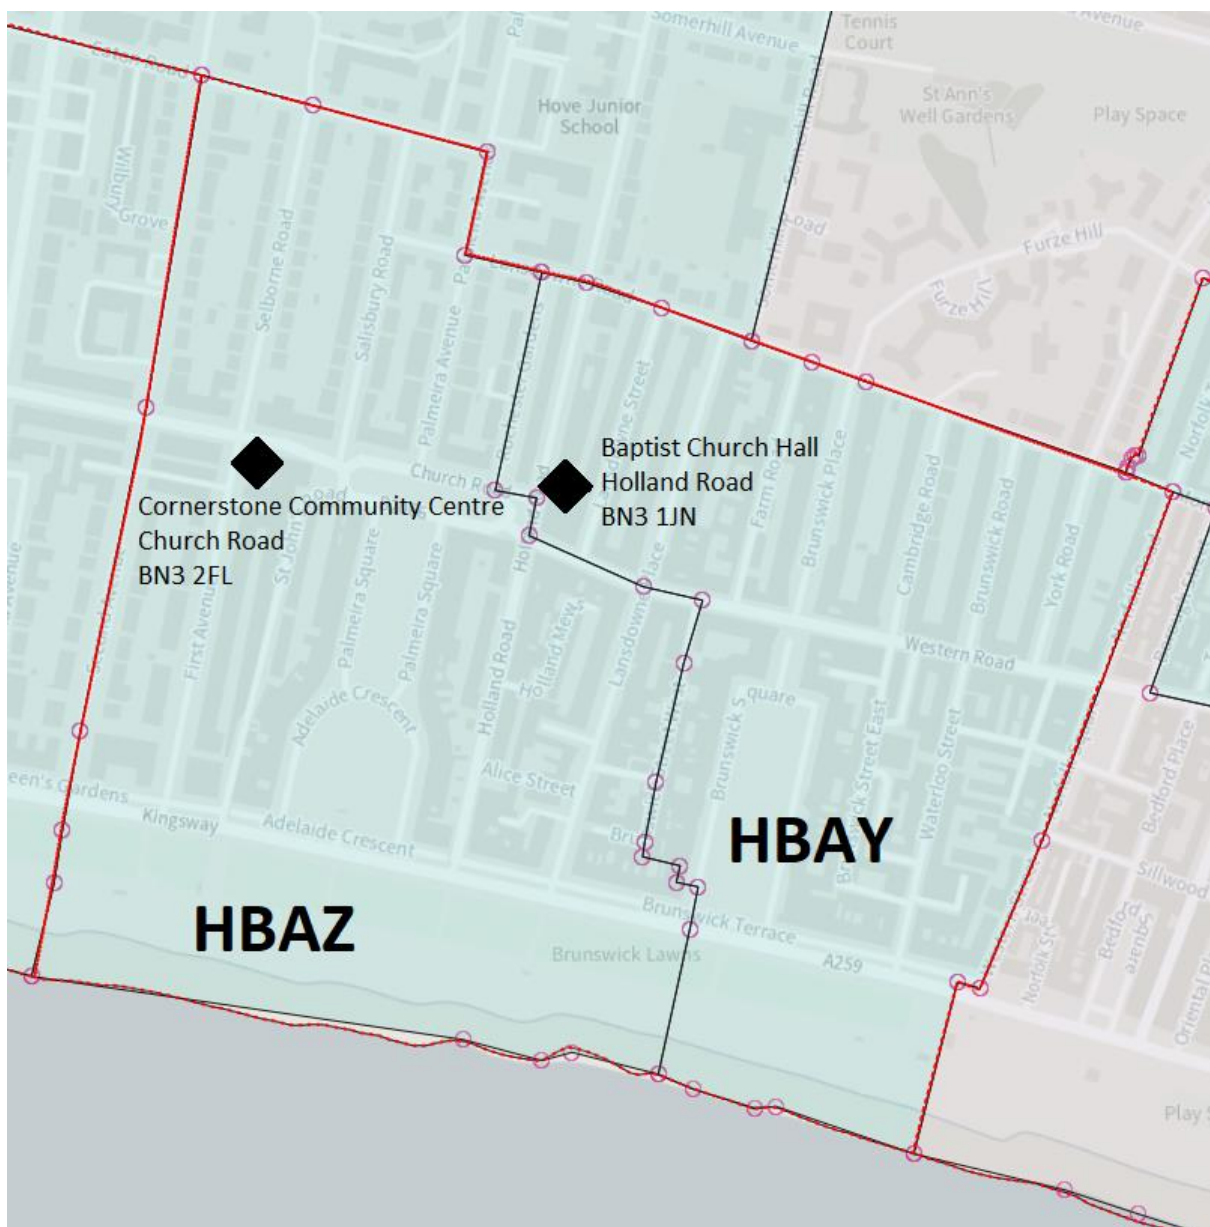

Appendix 1: Brighton & Hove Polling Districts Scheme [FINAL]

Note – the polling places shown on these maps are illustrative. A report confirming the polling place scheme will be taken to Strategy, Finance and City Regeneration Committee on 7 December 2023.

Brunswick & Adelaide, Hove

Central Hove, Hove

Coldean & Stanmer, Brighton Pavilion & Brighton Kemptown

Goldsmid, Hove

Hangleton & Knoll, Hove

Hanover & Elm Grove, Brighton Pavilion [and Brighton Kempdown & Peacehaven]