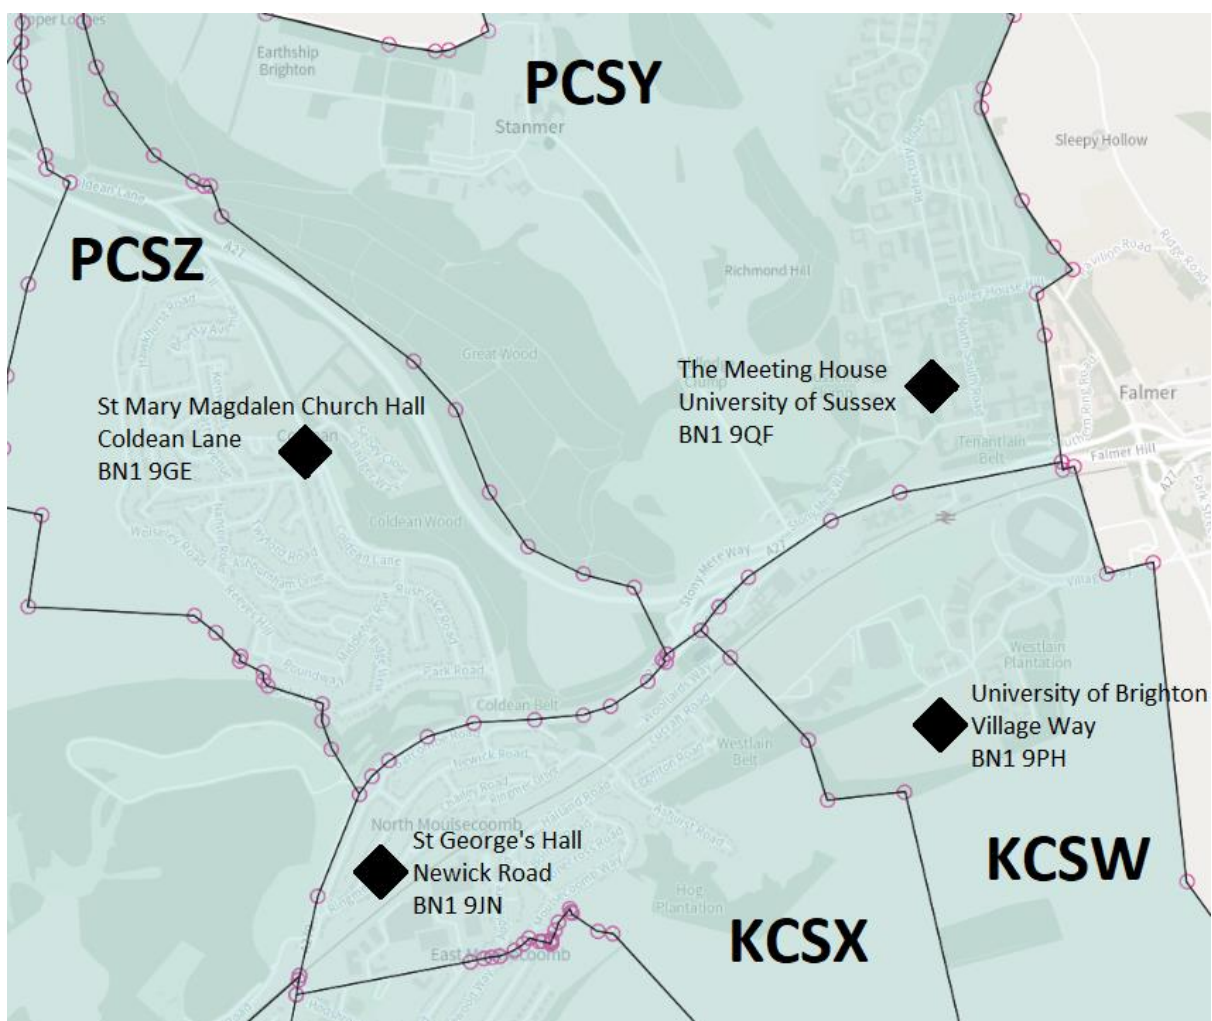

Appendix 1: Brighton & Hove Polling Districts Scheme [FINAL]

Note – the polling places shown on these maps are illustrative. A report confirming the polling place scheme will be taken to Strategy, Finance and City Regeneration Committee on 7 December 2023.

Brunswick & Adelaide, Hove

Central Hove, Hove

Coldean & Stanmer, Brighton Pavilion & Brighton Kemptown

Goldsmid, Hove

Hangleton & Knoll, Hove

Hanover & Elm Grove, Brighton Pavilion [and Brighton Kempdown & Peacehaven]

Queen's Park, Brighton Kempton

Rottingdean & West Saltdean, Brighton Kemptown

Round Hill, Brighton Pavilion

South Portslade, Hove

West Hill & North Laine, Brighton Pavilion

Westbourne & Poets' Corner, Hove

Westdene & Hove Park, Brighton Pavilion & Hove

Whitehawk & Marina, Brighton Kemptown

Wish, Hove

Woodingdean, Brighton Kemptown